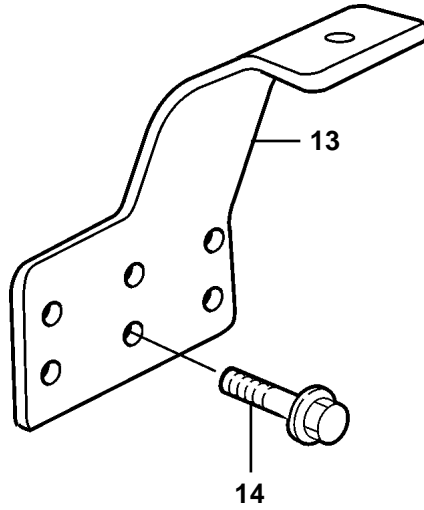

D12C-A MP, D12D-A MP, D12D-B MP, D12D-C MP, D12D-D MP

19015

D12C-A MP, D12D-A MP, D12D-B MP, D12D-C MP, D12D-D MP

REF	PART NO.	QTY	DESCRIPTION	NOTES
3	3827845	2	Bracket	Earlier prod.
4	968435	8	Flange screw	
13	3835669	1	Engine mountings	SB LATER PROD
	3835668	1	Engine mountings	P LATER PROD
14	968435	12	Flange screw	