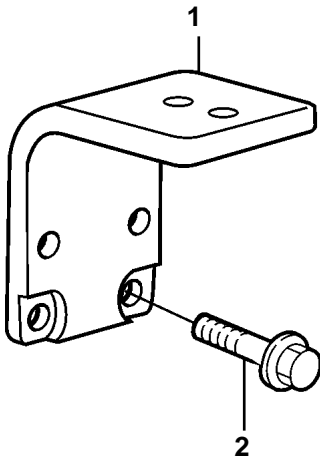

D12C-A MP, D12D-A MP, D12D-B MP, D12D-C MP, D12D-D MP

19015

D12C-A MP, D12D-A MP, D12D-B MP, D12D-C MP, D12D-D MP

REF	PART NO.	QTY	DESCRIPTION	NOTES
3	3827845	2	Bracket	Earlier prod.
4	968435	8	Flange screw	
13	3835669	1	Engine mountings	SB LATER PROD
	3835668	1	Engine mountings	P LATER PROD
14	968435	12	Flange screw	